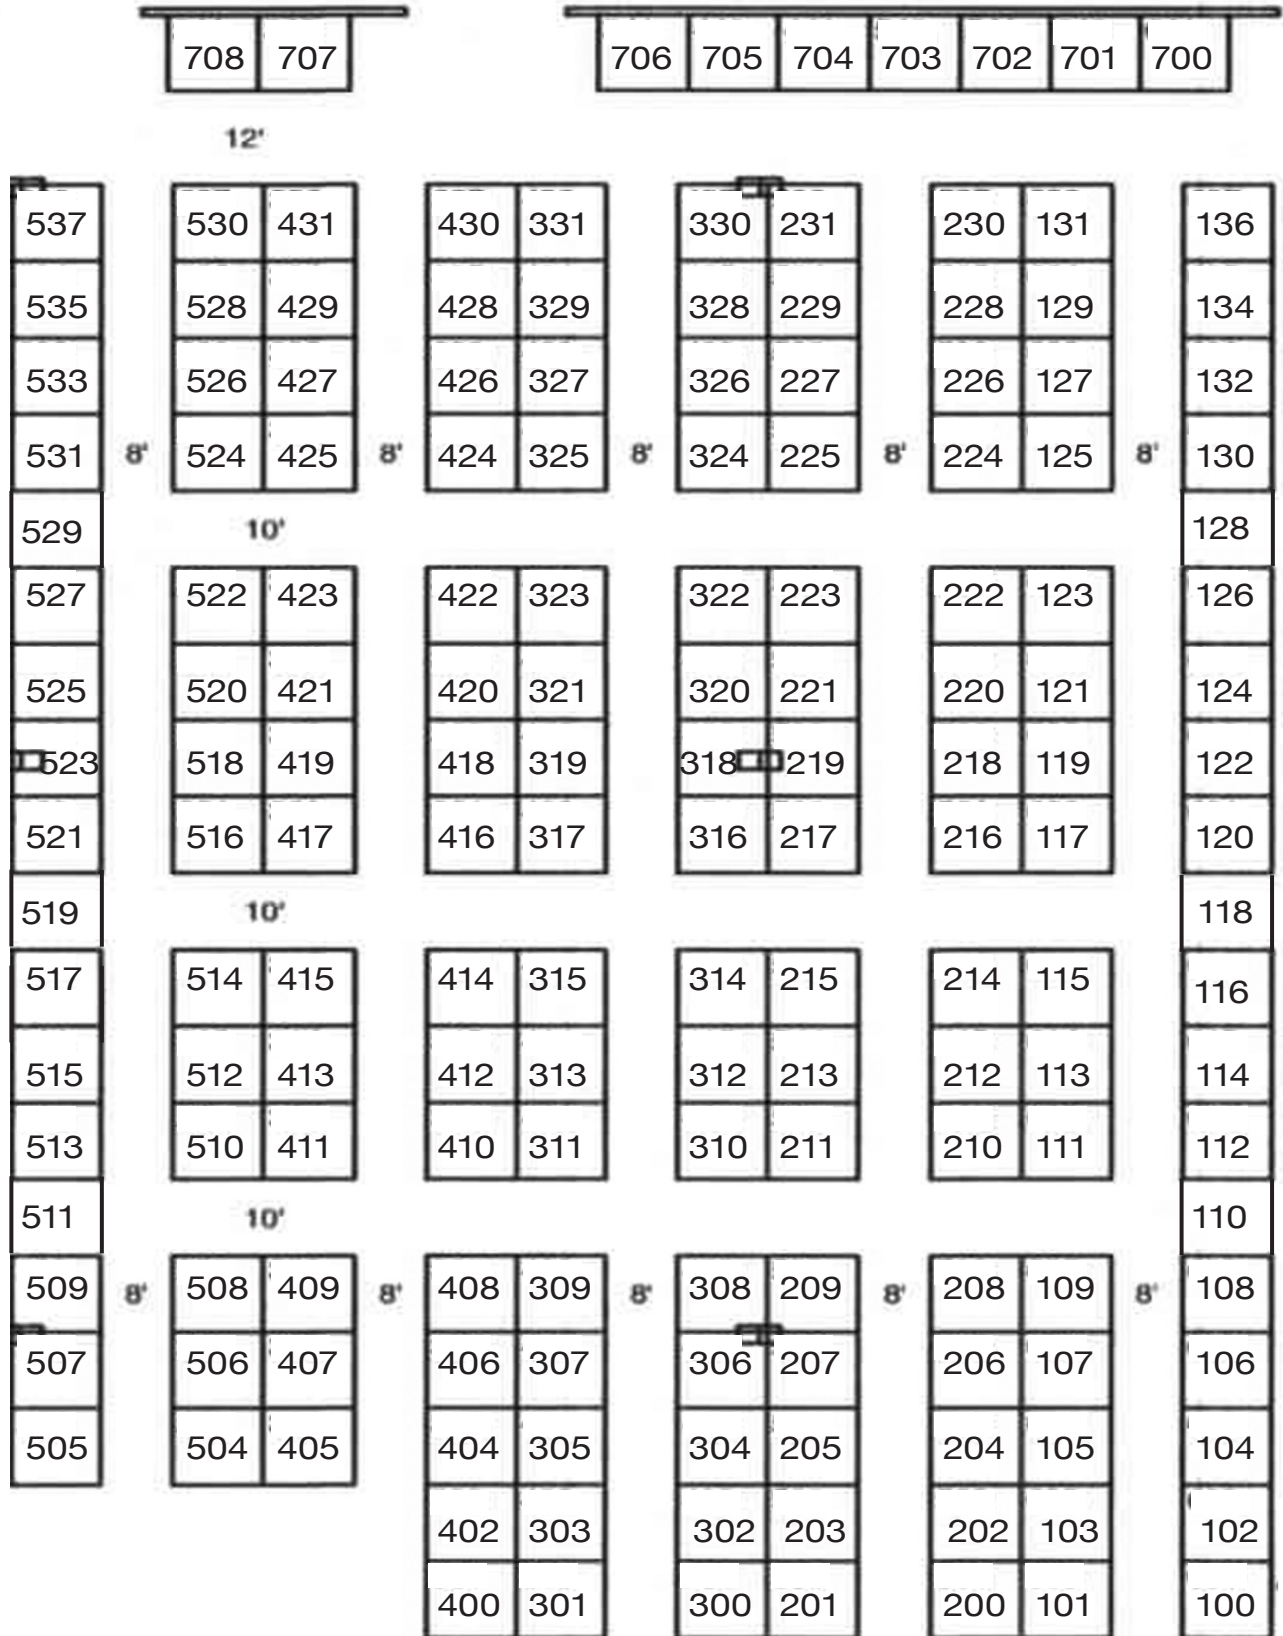

# Ocala Home Show Floor Plan

ENTRANCE

M	W
---	---